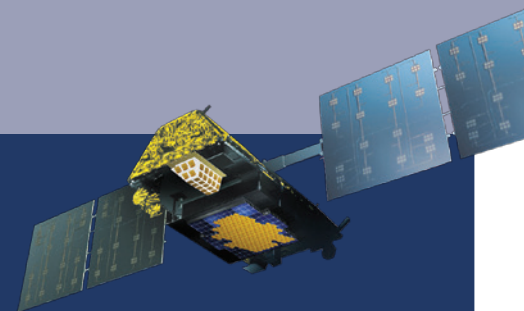

 **iridium[®]**
Everywhere

Built to perform in the toughest conditions.

Iridium Pilot is uniquely engineered to keep ships connected in blazing sun, frigid cold and high winds, over the Earth's entire surface; open ocean or polar regions.

Lightweight, durable and easy-to-install

The lightweight, low profile Iridium Pilot omnidirectional satellite antenna can be easily mounted at any convenient location on deck, and can withstand the effects of nearly any maritime environment. Iridium Pilot also provides near real-time usage metrics to assist in troubleshooting.

Data

- Up to 134 kbps bidirectional with Iridium OpenPort broadband service

Phone

- 3 independent lines for simultaneous use

Coverage

- Global, pole-to-pole

Ready for Iridium NEXT

With the first launch expected in 2015, Iridium NEXT is set to completely redefine the way people and organizations communicate everywhere.